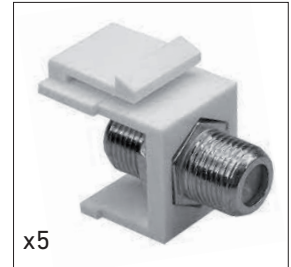

Set of 5 units of: Keystone Adapter + Nut-Washer + F-F Splicer

TV F-F Keystone Adapter

Nut-Washer

F-F Splicer

MODEL	CFH-100
REF.	8272
Set of 5 units	TV F-F Keystone Adapter + Nut-Washer + F-F Splicer